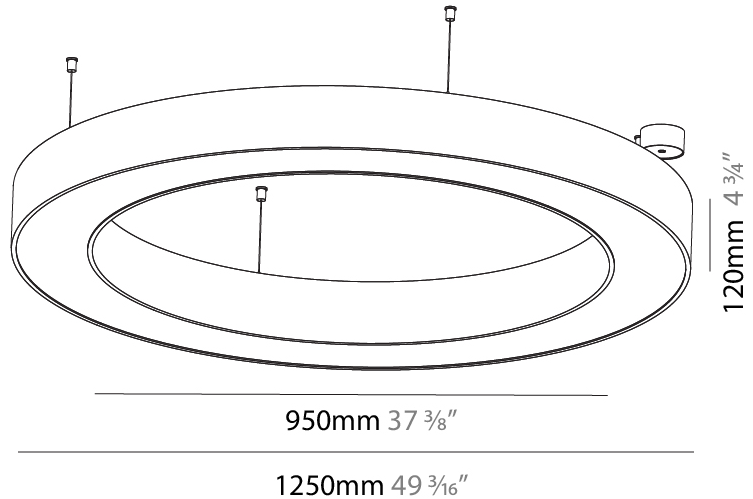

GENERAL

Series: Glorious
Subseries: Glorious
Brand: Prolicht
Division: Architectural
Mounting Type: Suspension
Mounting Location: Ceiling
Subcategory: Ambient

PHYSICAL

Shape: Round
Diameter (mm): 1250
Diameter (in): 49 ³/₁₆
Height (mm): 120
Height (in): 4 ³/₄
Max. Overall Height (mm): 2120
Max. Overall Height (in): 83 ⁷/₁₆
Light Distribution: Direct
Weight (kg): 12.847
Weight (lbs): 28.26
Diffuser: PMMA - Opal or Micro-Prism
Fixture Finish: SSR / BKV / CWI / CRY / HAB / LAG / UFT / ITA / RUA / RUR / MIC / FTG / MYG / TWT / LOD / PUS / FRO / FUP / KIA / POP / BLS / SPG / MEY / GOH / GUM / CHC / COM / ABZ / JAG / OBR / MOS / ROR
Fixture Material: Aluminum

ELECTRICAL

Lamp Type: LED (Zhaga Standard)
Input Wattage (W): 60
Total Output Wattage (W): 48 / 38.4 (3500K)
Dimming: Non-Dimming / Phase Dimming (120Vac only) / 0-10V Dimming
Driver Included: Yes
Driver Location: Integrated
Driver Type: Constant Current
Driver Class: Class 2
Input Voltage (V): 120 - 277
Constant Current (MA): 350 / 1200 (3500K)

LED

Color Temperature (°K): 3000 / 3500 / 4000
Max. Delivered Lumen (lm): 5540 / 5733 / 5850
CRI: >80 CRI
Efficiency (%): 0.65
Lamp Life (hrs): 50000

OPTICAL

RATINGS AND CERTIFICATIONS

Certified By: Certified for North American Standards
IP rating: IP20